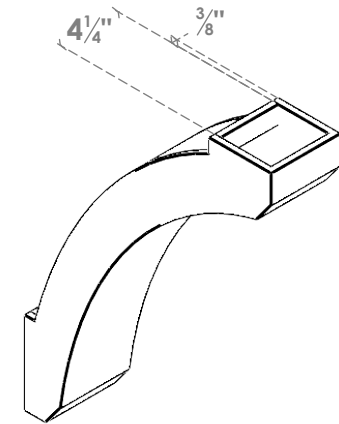

ITEM NUMBER: BRCPO050X18000X24000LFT

5"W X 18"D X 24"H LAFAYETTE ARCHITECTURAL GRADE PVC OPEN BRACE

SIDE PROFILE

FRONT PROFILE

ISOMETRIC

EKENA MILLWORK
 2300 WEST MAIN ST.
 CLARKSVILLE, TX 75426
 TOLL FREE: 866-607-0453
 WWW.EKENAMILLWORK.COM

NOTES

1. INSTALLATION TO BE COMPLETED IN ACCORDANCE WITH MANUFACTURER'S SPECIFICATIONS.
2. DRAWING MAY NOT BE TO SCALE
3. THIS DRAWING IS INTENDED FOR DESIGN AND PLANNING PURPOSES ONLY.
4. ALL INFORMATION CONTAINED HEREIN WAS CURRENT AT THE TIME OF DEVELOPMENT BUT MUST BE REVIEWED AND APPROVED BY THE PRODUCT MANUFACTURER TO BE CONSIDERED ACCURATE.
5. ARCHITECTURAL GRADE PVC PRODUCTS ARE MADE FROM EXPANDED CELLULAR PVC AND COME NATURALLY WHITE BUT MAY BE PAINTED