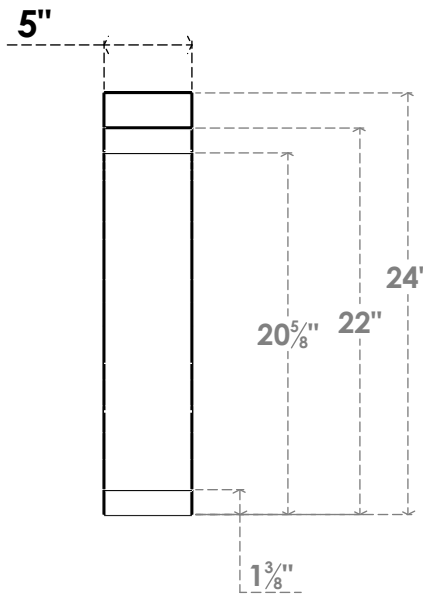

ITEM NUMBER: BRCPO050X18000X24000LFT

5"W X 18"D X 24"H LAFAYETTE ARCHITECTURAL GRADE PVC OPEN BRACE

SIDE PROFILE

FRONT PROFILE

ISOMETRIC

EKENA MILLWORK
 2300 WEST MAIN ST.
 CLARKSVILLE, TX 75426
 TOLL FREE: 866-607-0453
 WWW.EKENAMILLWORK.COM

NOTES

1. INSTALLATION TO BE COMPLETED IN ACCORDANCE WITH MANUFACTURER'S SPECIFICATIONS.
2. DRAWING MAY NOT BE TO SCALE
3. THIS DRAWING IS INTENDED FOR DESIGN AND PLANNING PURPOSES ONLY.
4. ALL INFORMATION CONTAINED HEREIN WAS CURRENT AT THE TIME OF DEVELOPMENT BUT MUST BE REVIEWED AND APPROVED BY THE PRODUCT MANUFACTURER TO BE CONSIDERED ACCURATE.
5. ARCHITECTURAL GRADE PVC PRODUCTS ARE MADE FROM EXPANDED CELLULAR PVC AND COME NATURALLY WHITE BUT MAY BE PAINTED