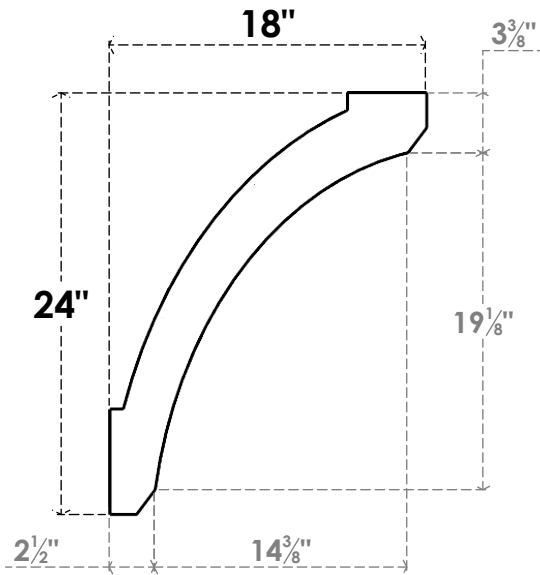

ITEM NUMBER: BRCPO050X18000X24000LFT

5"W X 18"D X 24"H LAFAYETTE ARCHITECTURAL GRADE PVC OPEN BRACE

SIDE PROFILE

FRONT PROFILE

ISOMETRIC

EKENA MILLWORK
 2300 WEST MAIN ST.
 CLARKSVILLE, TX 75426
 TOLL FREE: 866-607-0453
 WWW.EKENAMILLWORK.COM